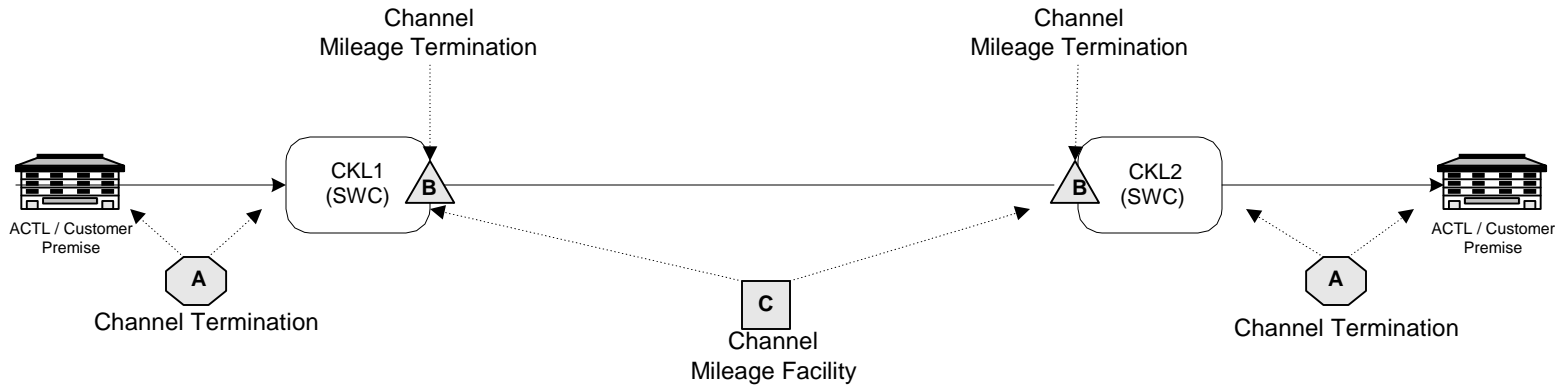

FCC Digital Data Service to Customer Premise

Frontier

Frontier Billing Elements

<u>Rate Element</u>	<u>Qty</u>	<u>Comments</u>
Service Order Charge		
NRC	*	Per Order Charge
Channel Termination		
MRC	2	Rate varies by Bit Rate
NRC	2	(Cust Prem to (CKL2) SWC) (Cust Prem to (CKL1) SWC)
		Rate varies by Bit Rate
Channel Mileage Termination		
MRC	2	CMT at CKL1 and CKL2 (both SWC's)
		Rate varies by Bit Rate
Channel Mileage Facility		
MRC	x Miles	Mileage from CKL1 to CKL2

Circuit Scenario

Digital Data Service ordered to terminate at two customer premises. Available bit rates are: 2.4, 4.8, 9.6, 19.2, and 56K.