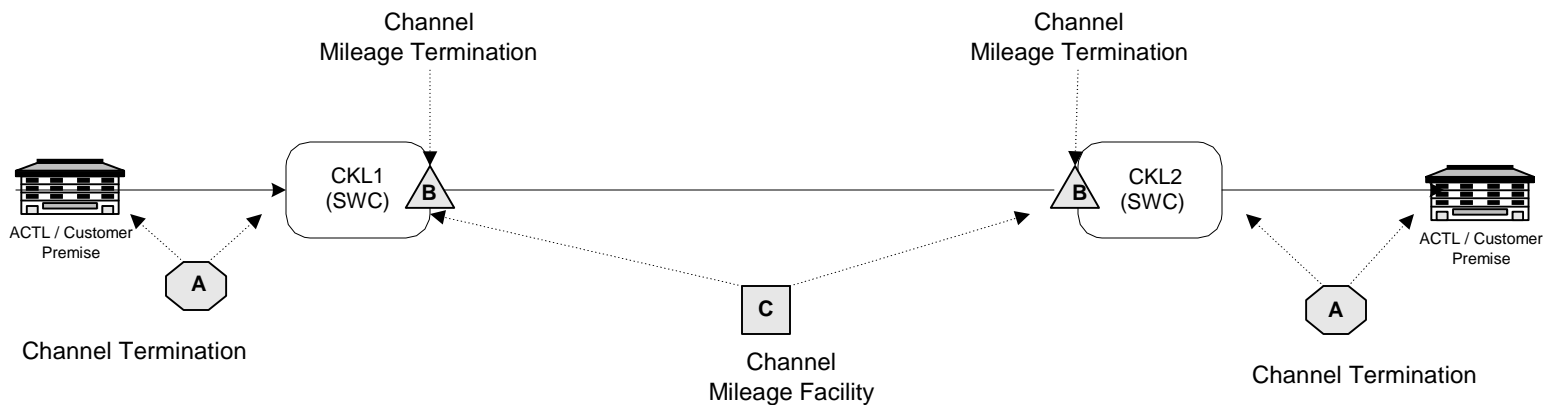

FCC 4 Wire Voice Grade Service to a Customer Premise

Frontier

Frontier Billing Elements

<u>Rate Element</u>	<u>Qty</u>	<u>Comments</u>
Service Order Charge		
NRC	*	Per Order Charge
Channel Termination		
MRC	2	4 Wire Voice Grade
NRC	2	Customer Premise to CKL2 (SWC)
Channel Mileage Termination		
MRC	2	CMT at CKL1 and CKL2 (both SWC's)
Channel Mileage Facility		
MRC	x Miles	Mileage from CKL1 to CKL2

Circuit Scenario

4 Wire Voice Grade Service ordered to terminate at two customer premises.