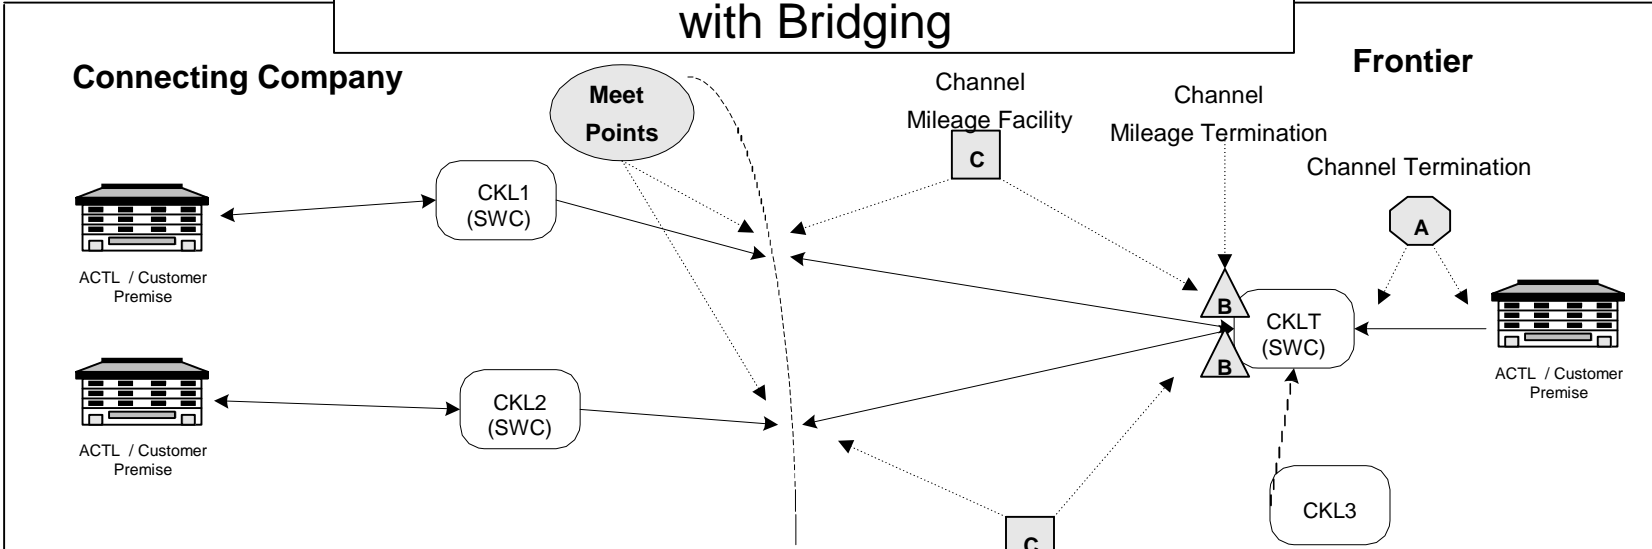

FCC 4 Wire Voice Grade Meetpoint with Bridging

Frontier Billing Elements		
Rate Element	Qty	Comments
Service Order Charge		
NRC	*	Per Order Charge
Channel Termination		
MRC	1	4 Wire CT
NRC	1	Customer Premise to CKLT (SWC)
Channel Mileage Termination		
MRC	2	CMTs at CKLT
Channel Mileage Facility		
MRC	x Miles	Mileage from CKLT to CKL1 X BIP
MRC	x Miles	Mileage from CKLT to CKL2 X BIP
Central Office Bridging Capability 4 Wire-Voice		
MRC	3	Per port

Circuit Scenario

Two 4 wire voice grade meetpoint circuits to be bridged at Frontier CKLT.