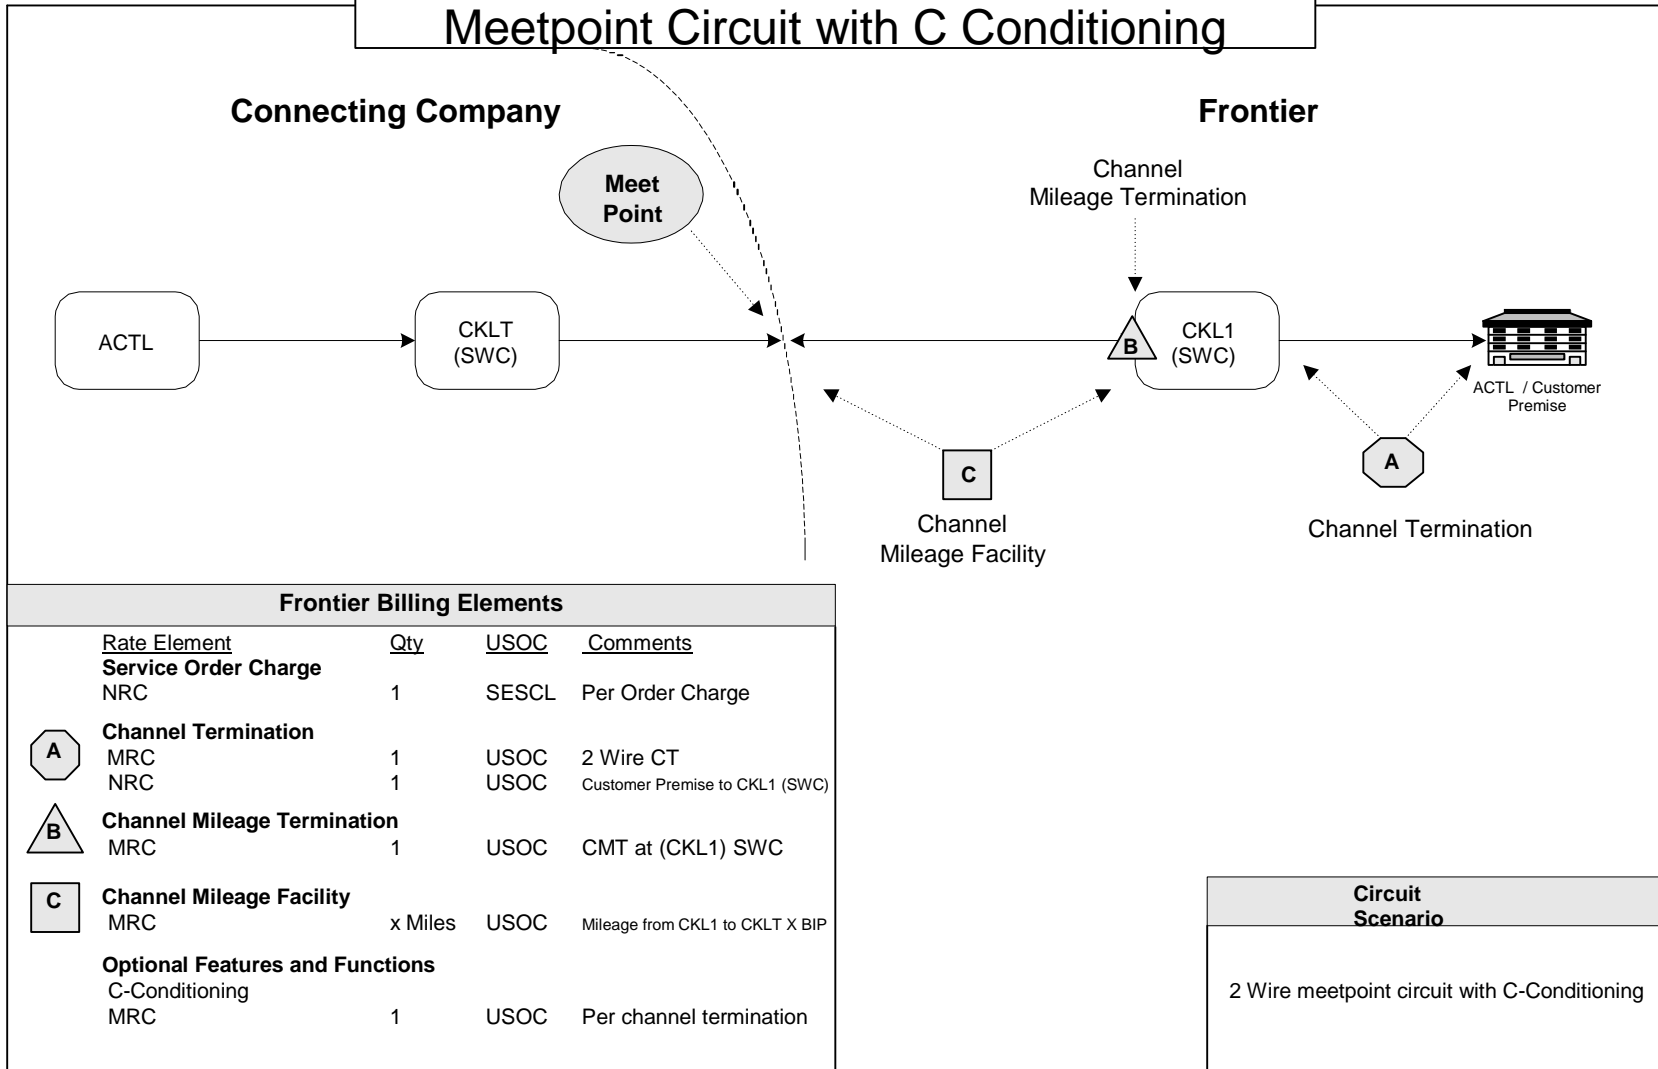

FCC 2 Wire Voice Grade Meetpoint Circuit with C Conditioning

Frontier Billing Elements

Rate Element	Qty	USOC	Comments
Service Order Charge			
NRC	1	SESCL	Per Order Charge
Channel Termination			
A MRC	1	USOC	2 Wire CT
NRC	1	USOC	Customer Premise to CKL1 (SWC)
Channel Mileage Termination			
B MRC	1	USOC	CMT at (CKL1) SWC
Channel Mileage Facility			
C MRC	x Miles	USOC	Mileage from CKL1 to CKLT X BIP
Optional Features and Functions			
C-Conditioning			
MRC	1	USOC	Per channel termination

Circuit Scenario

2 Wire meetpoint circuit with C-Conditioning