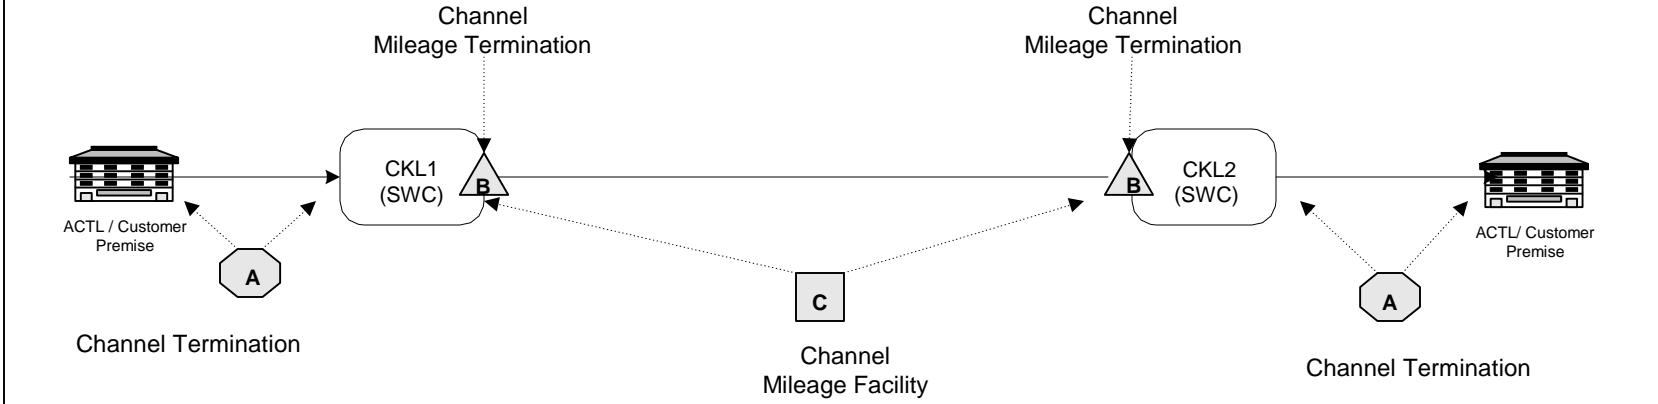

FCC 2 Wire Voice Grade Service to a Customer Premise

Frontier

Frontier Billing Elements		
Rate Element	Qty	Comments
Service Order Charge		
NRC	*	Per Order Charge
Channel Termination		
 MRC	2	2 Wire Voice Grade
NRC	2	Customer Premise to CKL2 (SWC)
Channel Mileage Termination		
 MRC	2	CMT at CKL1 and CKL2 (both SWC's)
Channel Mileage Facility		
 MRC	x Miles	Mileage from CKL1 to CKL2

Circuit Scenario
2 Wire Voice Grade Service ordered to terminate at two customer premises.